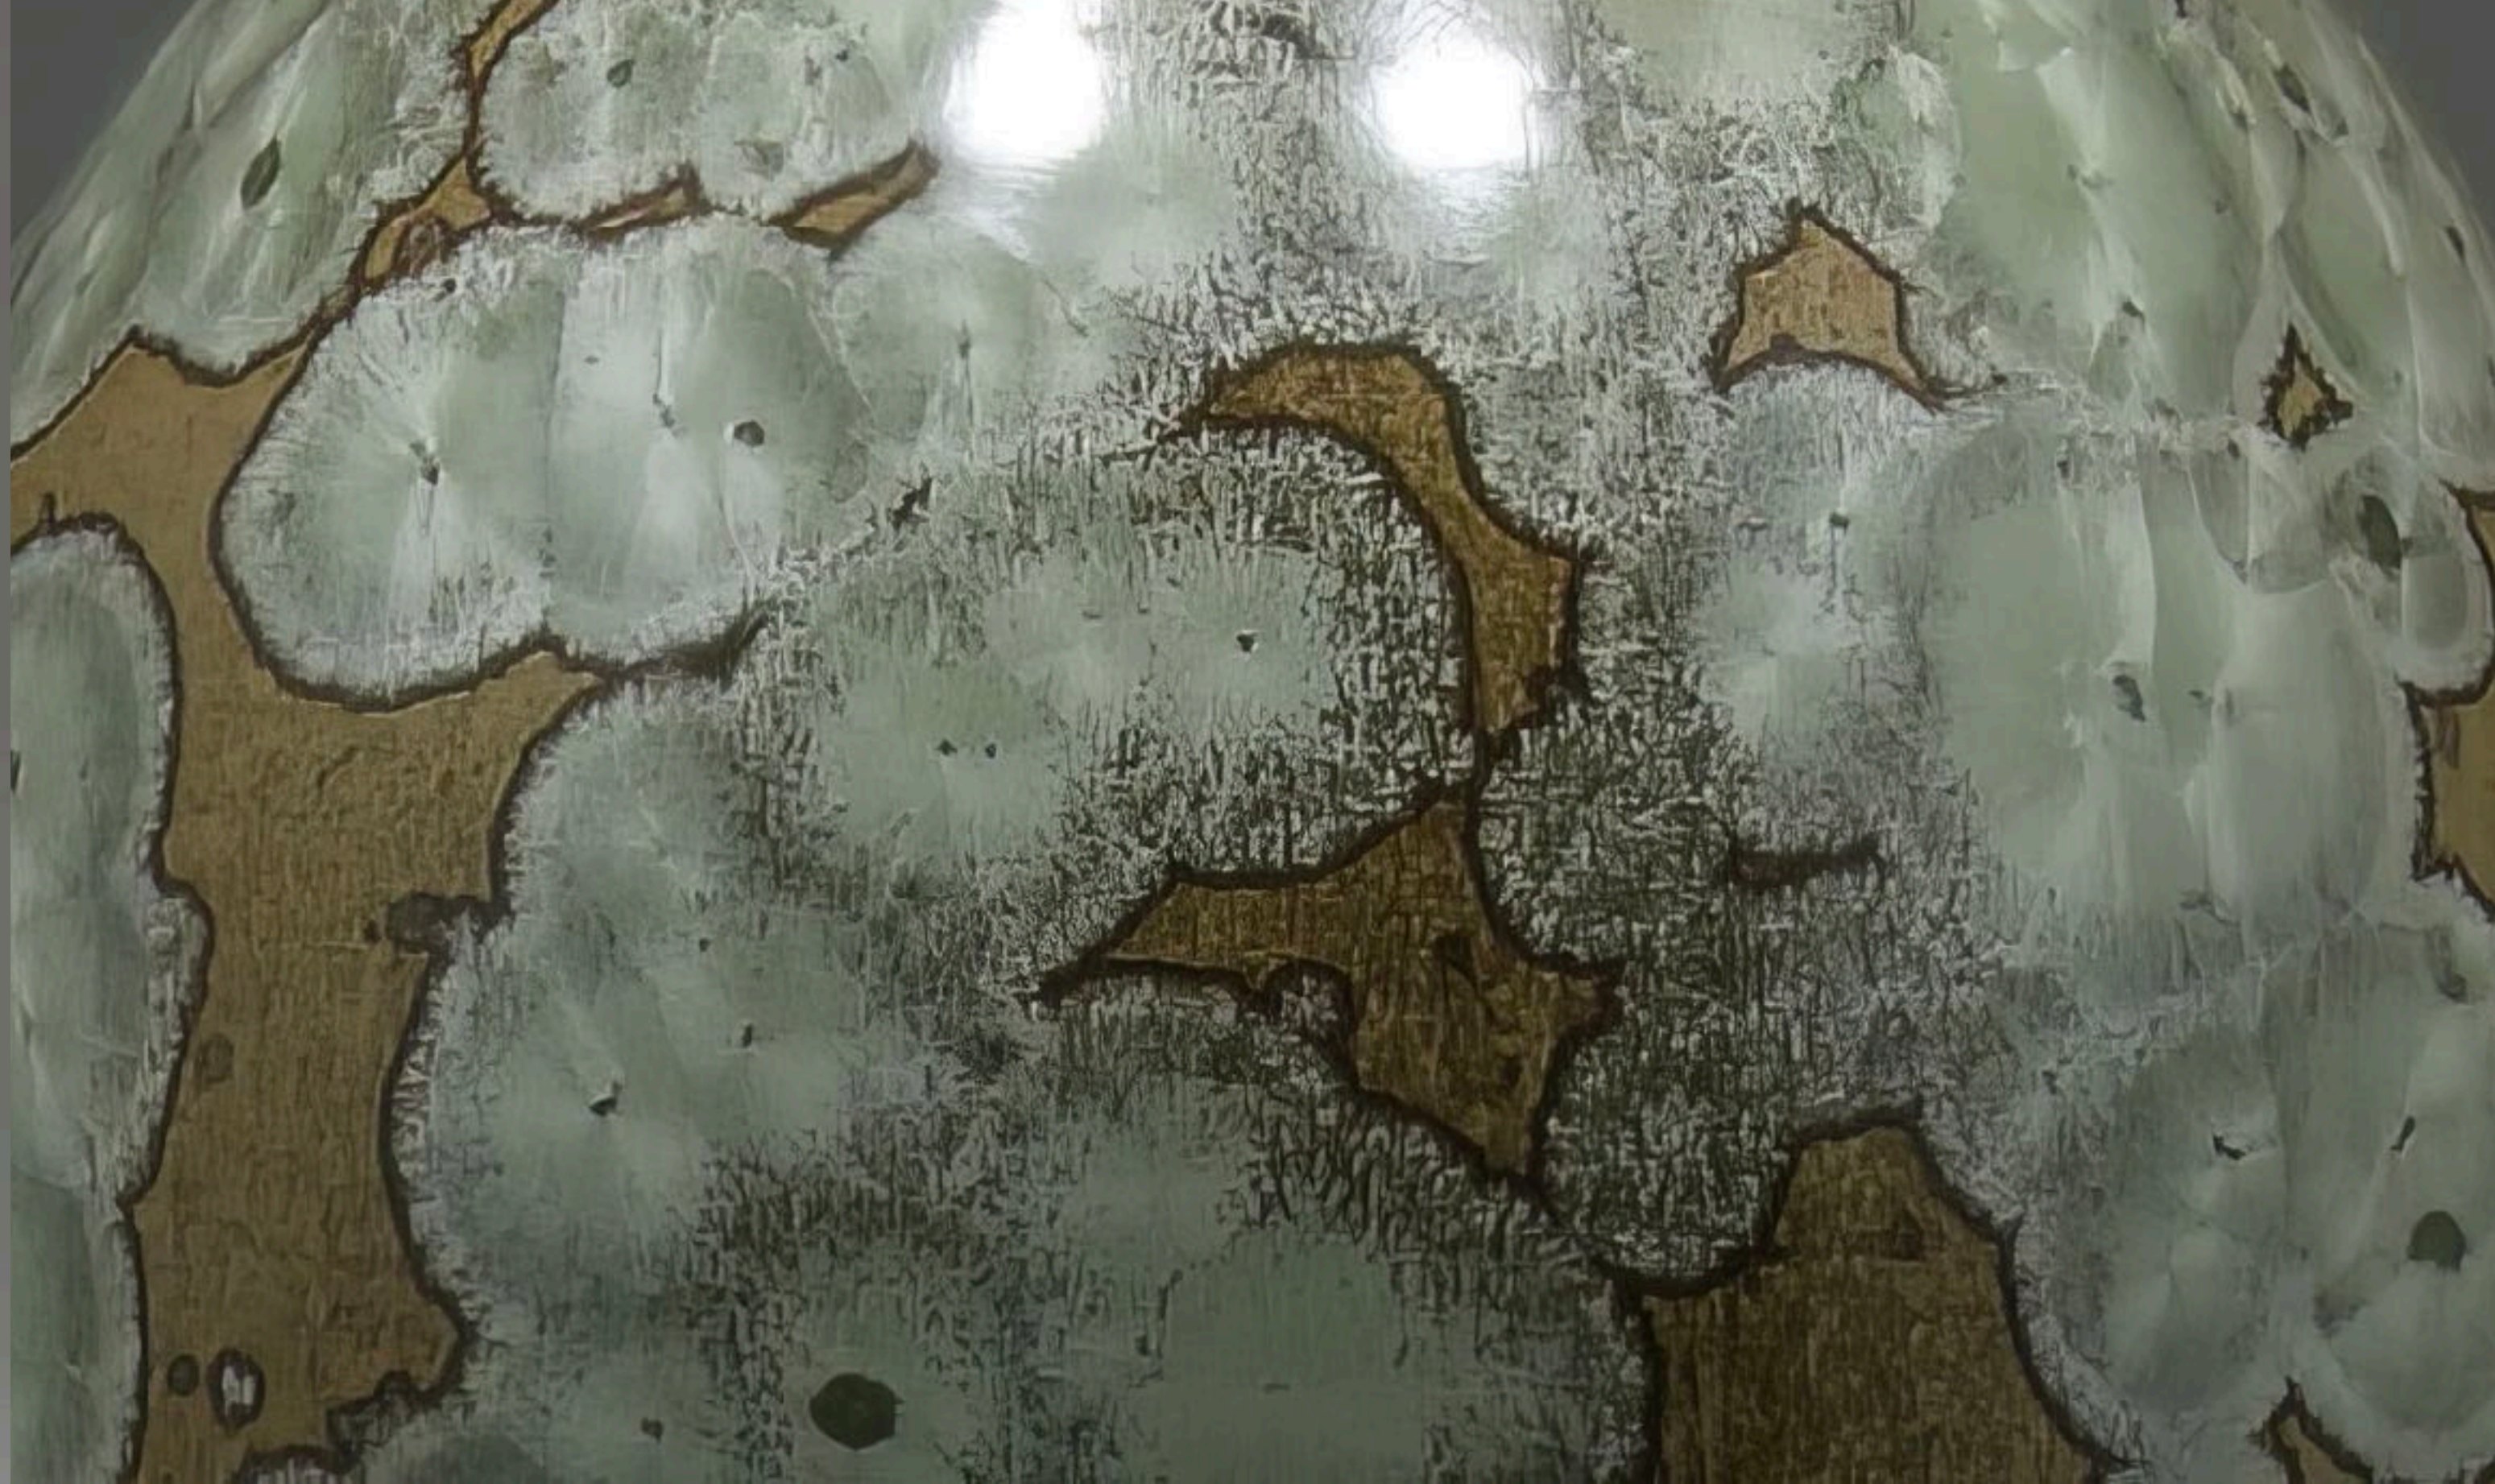

Crystalline Canvas

A celebration of Forms & Crystals

Salman ikram

My pots serve as my canvas. Through their gentle contours and simplified forms that aid in the crystalline formation, I aim to convey the profound beauty I discover within the crystalline world. Over time, I've nurtured a profound passion for formulate and reformulate crystalline glazes. These glazes infuse vitality into the intricate interplay of minerals and heat, crafting exquisite patterns that shimmer like precious gems. Each piece I create stands as a testament to the harmonious blend of art and science. The crystalline process is not merely unpredictable; it's about how one interprets the intricacies and results. With every pot I create, I extend an invitation to witness the extraordinary interplay between form and crystals, a celebration of nature's artistry captured in the medium of clay.

Medium: Stone ware

Height: 28.5cm x Width 10.5cm x Depth 10.5cm

Golden Crystals

Medium: Stone ware

Height: 20cm x Width 11.5cm x Depth 11.5cm

Golden Crystals

Medium: Stone ware

Height: 20.5cm x Width 10.5cm x Depth 10.5cm